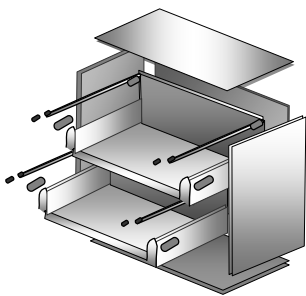

Solid-Topped Carcasses - Solid Backs

KCBD UNITS: Deep Base Cabinets:

WIDTH:
300
400
450
500
600
700
800
900
1000
1100
1200

H X D: 720 X 555

KCBN UNITS: Narrow Base Cabinets:*

WIDTH:
300
400
450
500
600
700
800
900
1000
1100
1200

*- NON-STOCK ITEMS.

H X D: 720 X 455

KCBCD UNITS: Deep Corner Base Cabinets:

WIDTH:
880 X 880

H X D: 720 X 555

KCBCN UNITS: Shallow Corner Base Cab:

WIDTH:
780 X 780

*- NON-STOCK ITEMS.

H X D: 720 X 455

KCPDRIN UNITS: Pot Drawer Base Cabinets:

WIDTH:	
600	1 drawer
700	1 drawer
800	1 drawer
900	1 drawer
600	2 drawers
700	2 drawers
800	2 drawers
900	2 drawers
600	3 drawers
700	3 drawers
800	3 drawers
900	3 drawers

*INNOTECH FULL EXT. QUADRO RUNNERS

3 Drawer units can also have a cutlery drawer on top instead of pot drawer

H X D: 720 X 555

KCUBO UNITS: Under Bench Oven Cabinets:

WIDTH:
600
900

*- NON-STOCK ITEMS.

H X D: 720 X 555