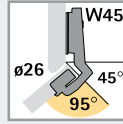

Interimat 9943  
Opening angle 110°

Page 18 - 19

Interimat 9944 W-45  
for negative 45° face angle  
Opening angle 125°

Page 40 - 41

Interimat 9944  
Opening angle 125°

Page 20 - 21

Interimat 9924  
for wooden frame doors  
Opening angle 95°

Page 42 - 43

Interimat 9956  
Opening angle 165°

Page 22 - 23

Interimat 9924 W30  
for 30° face angle  
Opening angle 95°

Page 44 - 45

Interimat 9936  
for profile doors up to 32 mm  
Opening angle 95°

Page 24 - 25

Interimat 9924 W45  
for 45° face angle  
Opening angle 95°

Page 46 - 47

Interimat 9935  
for profile doors up to 43 mm  
Opening angle 95°

Page 26 - 27

Interimat 9904  
for glass doors  
Opening angle 95°