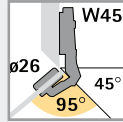

Interimat 9924 W45  
for 45° face angle  
Opening angle 95°

Page 46 - 47

Interimat 9935  
for profile doors up to 43 mm  
Opening angle 95°

Page 26 - 27

Interimat 9904  
for glass doors  
Opening angle 95°

Page 48 - 49

Interimat 9936 W20  
for 20° face angle  
Opening angle 95°

Page 30 - 31

Interimat 9904 W30  
for 30° face angle  
Opening angle 95°

Page 50 - 51

Interimat 9936 W30  
for 30° face angle  
Opening angle 95°

Page 32 - 33

Interimat 9904 W45  
for 45° face angle  
Opening angle 95°

Page 52 - 53

Interimat 9936 W45  
for 45° face angle  
Opening angle 95°

Page 34 - 35

Interimat 9936  
for aluminium frame doors  
Opening angle 95°