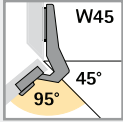

Interimat 9924 W45  
for 45° face angle  
Opening angle 95°

Page 46 - 47

Interimat 9935  
for profile doors up to 43 mm  
Opening angle 95°

Page 26 - 27

Interimat 9904  
for glass doors  
Opening angle 95°

Page 48 - 49

Interimat 9936 W20  
for 20° face angle  
Opening angle 95°

Page 30 - 31

Interimat 9904 W30  
for 30° face angle  
Opening angle 95°

Page 50 - 51

Interimat 9936 W30  
for 30° face angle  
Opening angle 95°

Page 32 - 33

Interimat 9904 W45  
for 45° face angle  
Opening angle 95°

Page 52 - 53

Interimat 9936 W45  
for 45° face angle  
Opening angle 95°

Page 34 - 35

Interimat 9936  
for aluminium frame doors  
Opening angle 95°