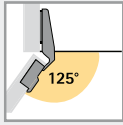

Interimat 9943  
Opening angle 110°

Page 18 - 19

Interimat 9944 W-45  
for negative 45° face angle  
Opening angle 125°

Page 40 - 41

Interimat 9944  
Opening angle 125°

Page 20 - 21

Interimat 9924  
for wooden frame doors  
Opening angle 95°

Page 42 - 43

Interimat 9956  
Opening angle 165°

Page 22 - 23

Interimat 9924 W30  
for 30° face angle  
Opening angle 95°

Page 44 - 45

Interimat 9936  
for profile doors up to 32 mm  
Opening angle 95°

Page 24 - 25