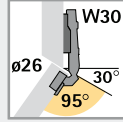

Interimat 9943  
Opening angle 110°

Page 18 - 19

Interimat 9944 W-45  
for negative 45° face angle  
Opening angle 125°

Page 40 - 41

Interimat 9944  
Opening angle 125°

Page 20 - 21

Interimat 9924  
for wooden frame doors  
Opening angle 95°

Page 42 - 43

Interimat 9956  
Opening angle 165°

Page 22 - 23

Interimat 9924 W30  
for 30° face angle  
Opening angle 95°

Page 44 - 45

Interimat 9936  
for profile doors up to 32 mm  
Opening angle 95°

Page 24 - 25

Interimat 9924 W45  
for 45° face angle  
Opening angle 95°

Page 46 - 47

Interimat 9935  
for profile doors up to 43 mm  
Opening angle 95°

Page 26 - 27

Interimat 9904  
for glass doors  
Opening angle 95°