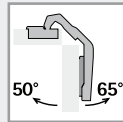

Page 18 - 19

Page 40 - 41

Page 20 - 21

Page 42 - 43

Page 22 - 23

Page 44 - 45

Page 24 - 25

Page 46 - 47

Page 26 - 27

Page 48 - 49

Page 30 - 31

Page 50 - 51

Page 32 - 33

Page 52 - 53

Page 34 - 35

Page 54 - 55

Page 36 - 37

Page 56 - 57

Page 38 - 39