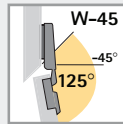

Interimat 9943  
Opening angle 110°

Page 18 - 19

Interimat 9944 W-45  
for negative 45° face angle  
Opening angle 125°

Page 40 - 41

Interimat 9944  
Opening angle 125°

Page 20 - 21

Interimat 9924  
for wooden frame doors  
Opening angle 95°

Page 42 - 43

Interimat 9956  
Opening angle 165°

Page 22 - 23

Interimat 9924 W30  
for 30° face angle  
Opening angle 95°

Page 44 - 45

Interimat 9936  
for profile doors up to 32 mm  
Opening angle 95°

Page 24 - 25

Interimat 9924 W45  
for 45° face angle  
Opening angle 95°

Page 46 - 47

Interimat 9935  
for profile doors up to 43 mm  
Opening angle 95°

Page 26 - 27

Interimat 9904  
for glass doors  
Opening angle 95°